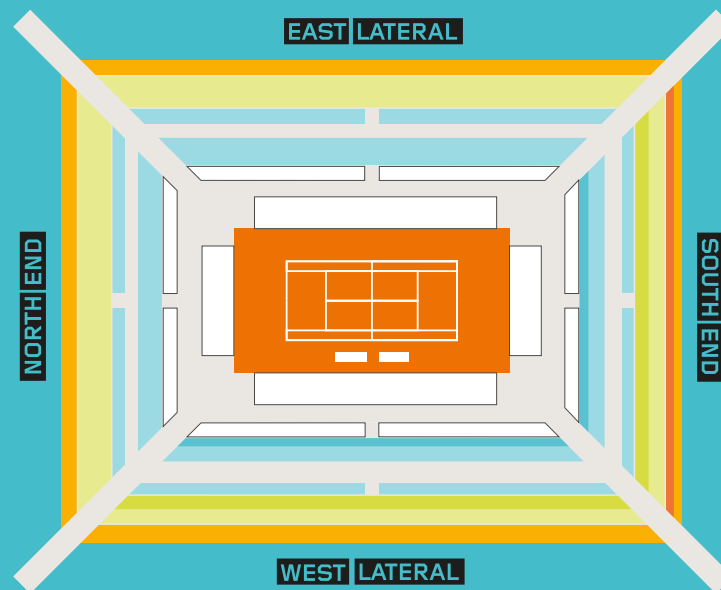

Centre Court - Manolo Santana Stadium

Centre court

- 1st category
- subscription 1st category
- 2nd category
- subscription 2nd category
- 3rd category
- subscription 3rd category
- boxes

**MUTUA
MADRID
OPEN**