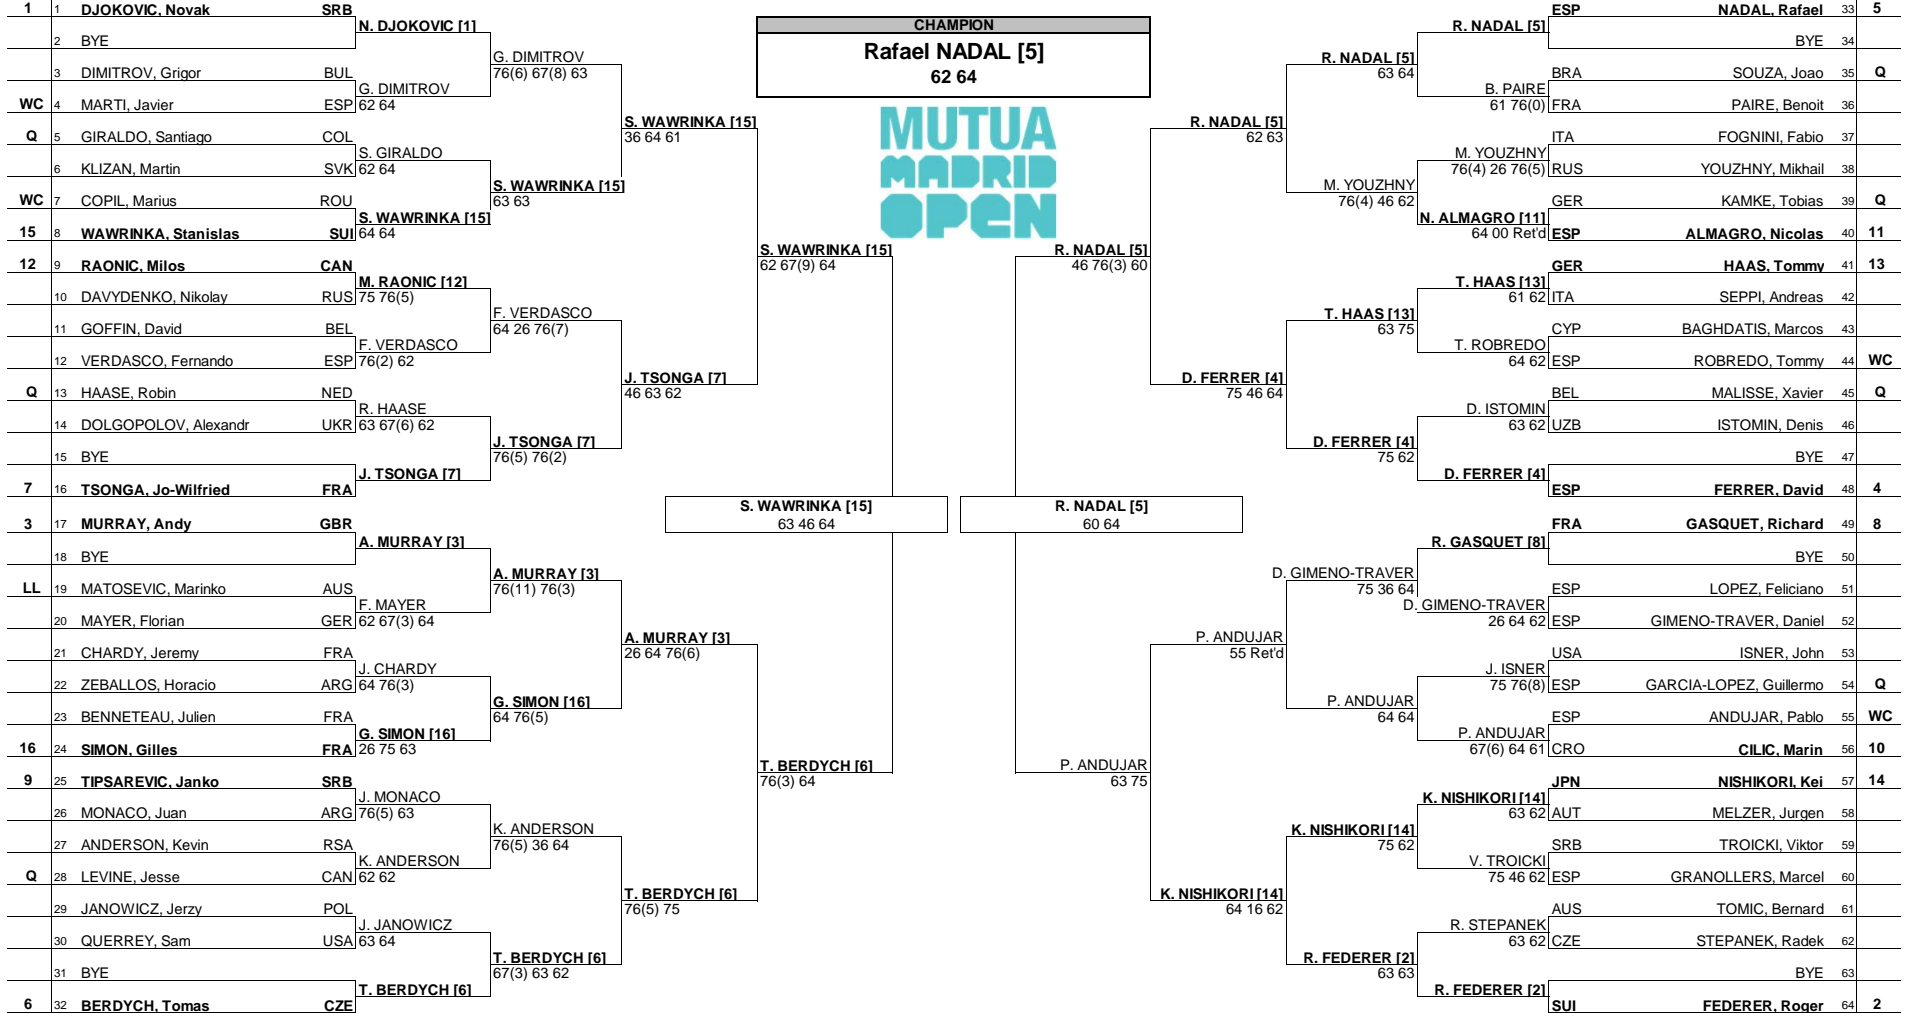

Mutua Madrid Open MAIN DRAW SINGLES

Madrid, Spain
3-12 May, 2013
Red Clay
€4,303,867
1536

CHAMPION
Rafael NADAL [5]
62 64

Seeded Players		Rank	Seeded Players		Rank	Prize Money	Pts.	Lucky Losers	Retirements/W.O.
1	DJOKOVIC, Novak	1	9	TIPSAREVIC, Janko	10	Winner	€ 638,500	1000	M. Matosevic - T. Bellucci
2	FEDERER, Roger	2	10	CILIC, Marin	11	Finalists	€ 313,070	600	D. Gimeno-Traver - Right leg T. Kamke - Right Hip
3	MURRAY, Andy	3	11	ALMAGRO, Nicolas	12	Semi-Finalists	€ 157,570	360	
4	FERRER, David	4	12	RAONIC, Milos	13	Quarter Finalists	€ 80,120	180	
5	NADAL, Rafael	5	13	HAAS, Tommy	14	3rd Round	€ 41,610	90	
6	BERDYCH, Tomas	6	14	NISHIKORI, Kei	15	2nd Round	€ 21,935	45	
7	TSONGA, Jo-Wilfried	7	15	WAWRINKA, Stanislas	16	1st Round	€ 11,845	10	
8	GASQUET, Richard	8	16	SIMON, Gilles	17				

FOLLOW LIVE SCORING AT www.ATPWorldTour.com

Last Direct Acceptance

Daniel Gimeno-Traver 48

ATP Supervisor

M Darby/L. Graff/T. Karlberg